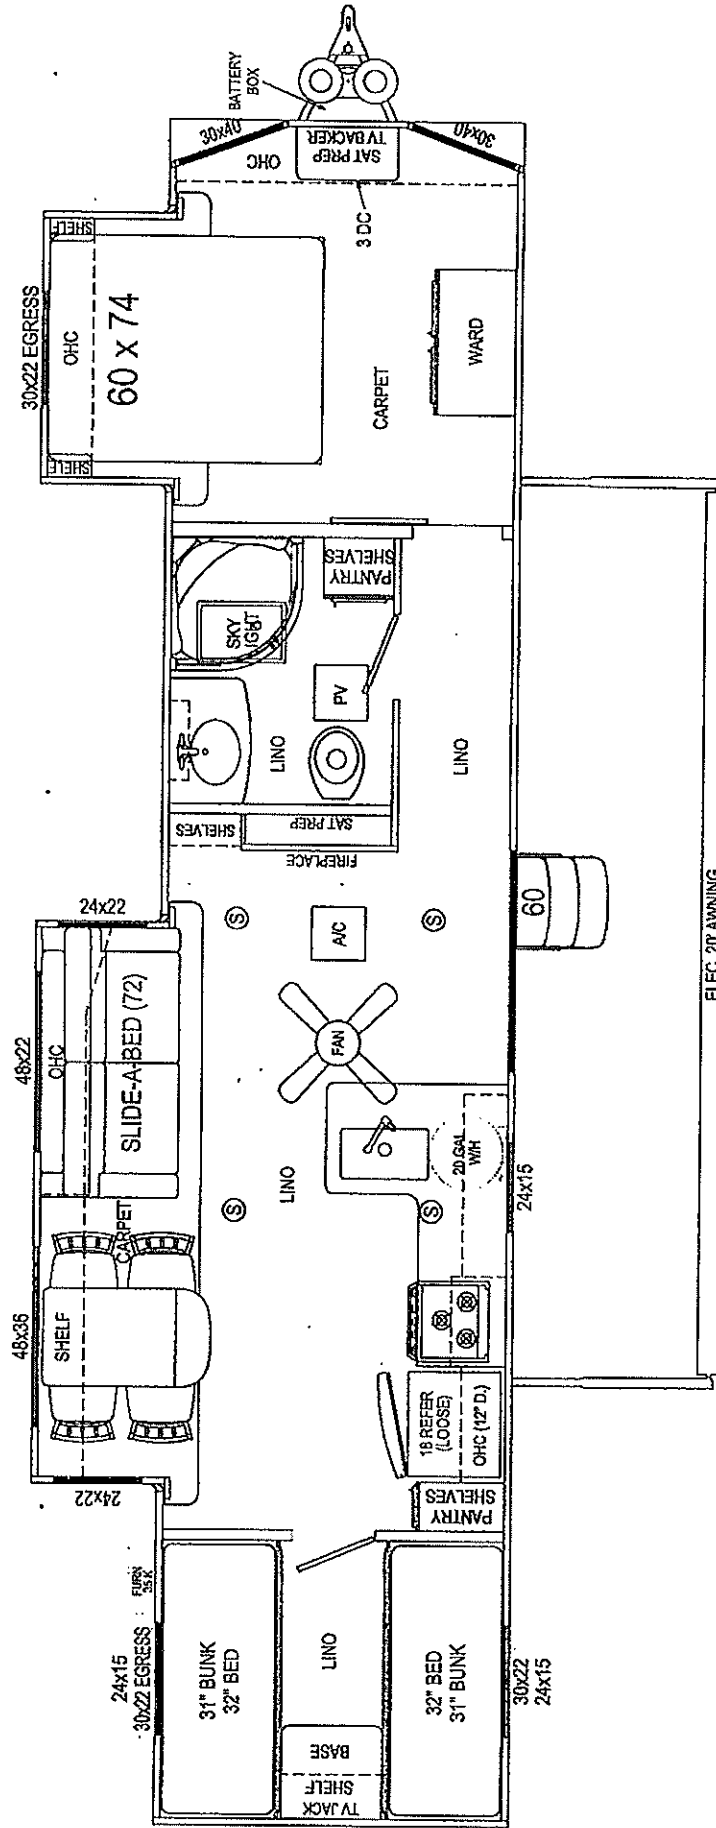

Axle	Axle C	Height	Floor
Tan	261"	96"	36'-9"

12 1/2' SLIDE-OUT

6' SLIDE-OUT

GREY CABINETS:
- ALL

SPEAKER (S)

SCALE: 5/1

H I L ENTERPRISE

All specifications subject to change without notice or obligation.

SM SEBERN	QUOTE # 55142	DWG. FLOOR PLAN	MODEL HY39.5	DRN. BY INGRAM
UNIT # 2831	CUST. OCEAN VIEW TRAILER SALES	REV. -	DWG. #	DATE 7/7/20 PAGE 1 of 1